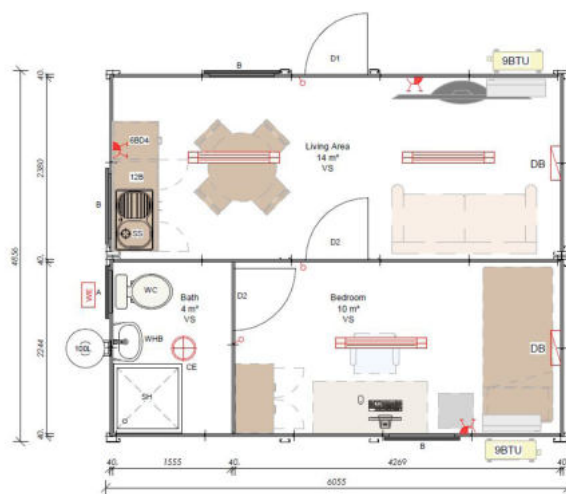

BUSHTEC
ORIGINALS

Modular PreFab Units

Private air-conditioned single unit with en-suite bathrooms housed in a 5,8 x 4,6m unit with own porch consisting of the following:

- Double bed with mattress and linen
- Bedside pedestal with bedside lamp
- Desk, chair and desk lamp
- Lounge chair
- Wardrobe
- Bar fridge
- TV
- Curtains or blinds
- Outside table and 2 chairs